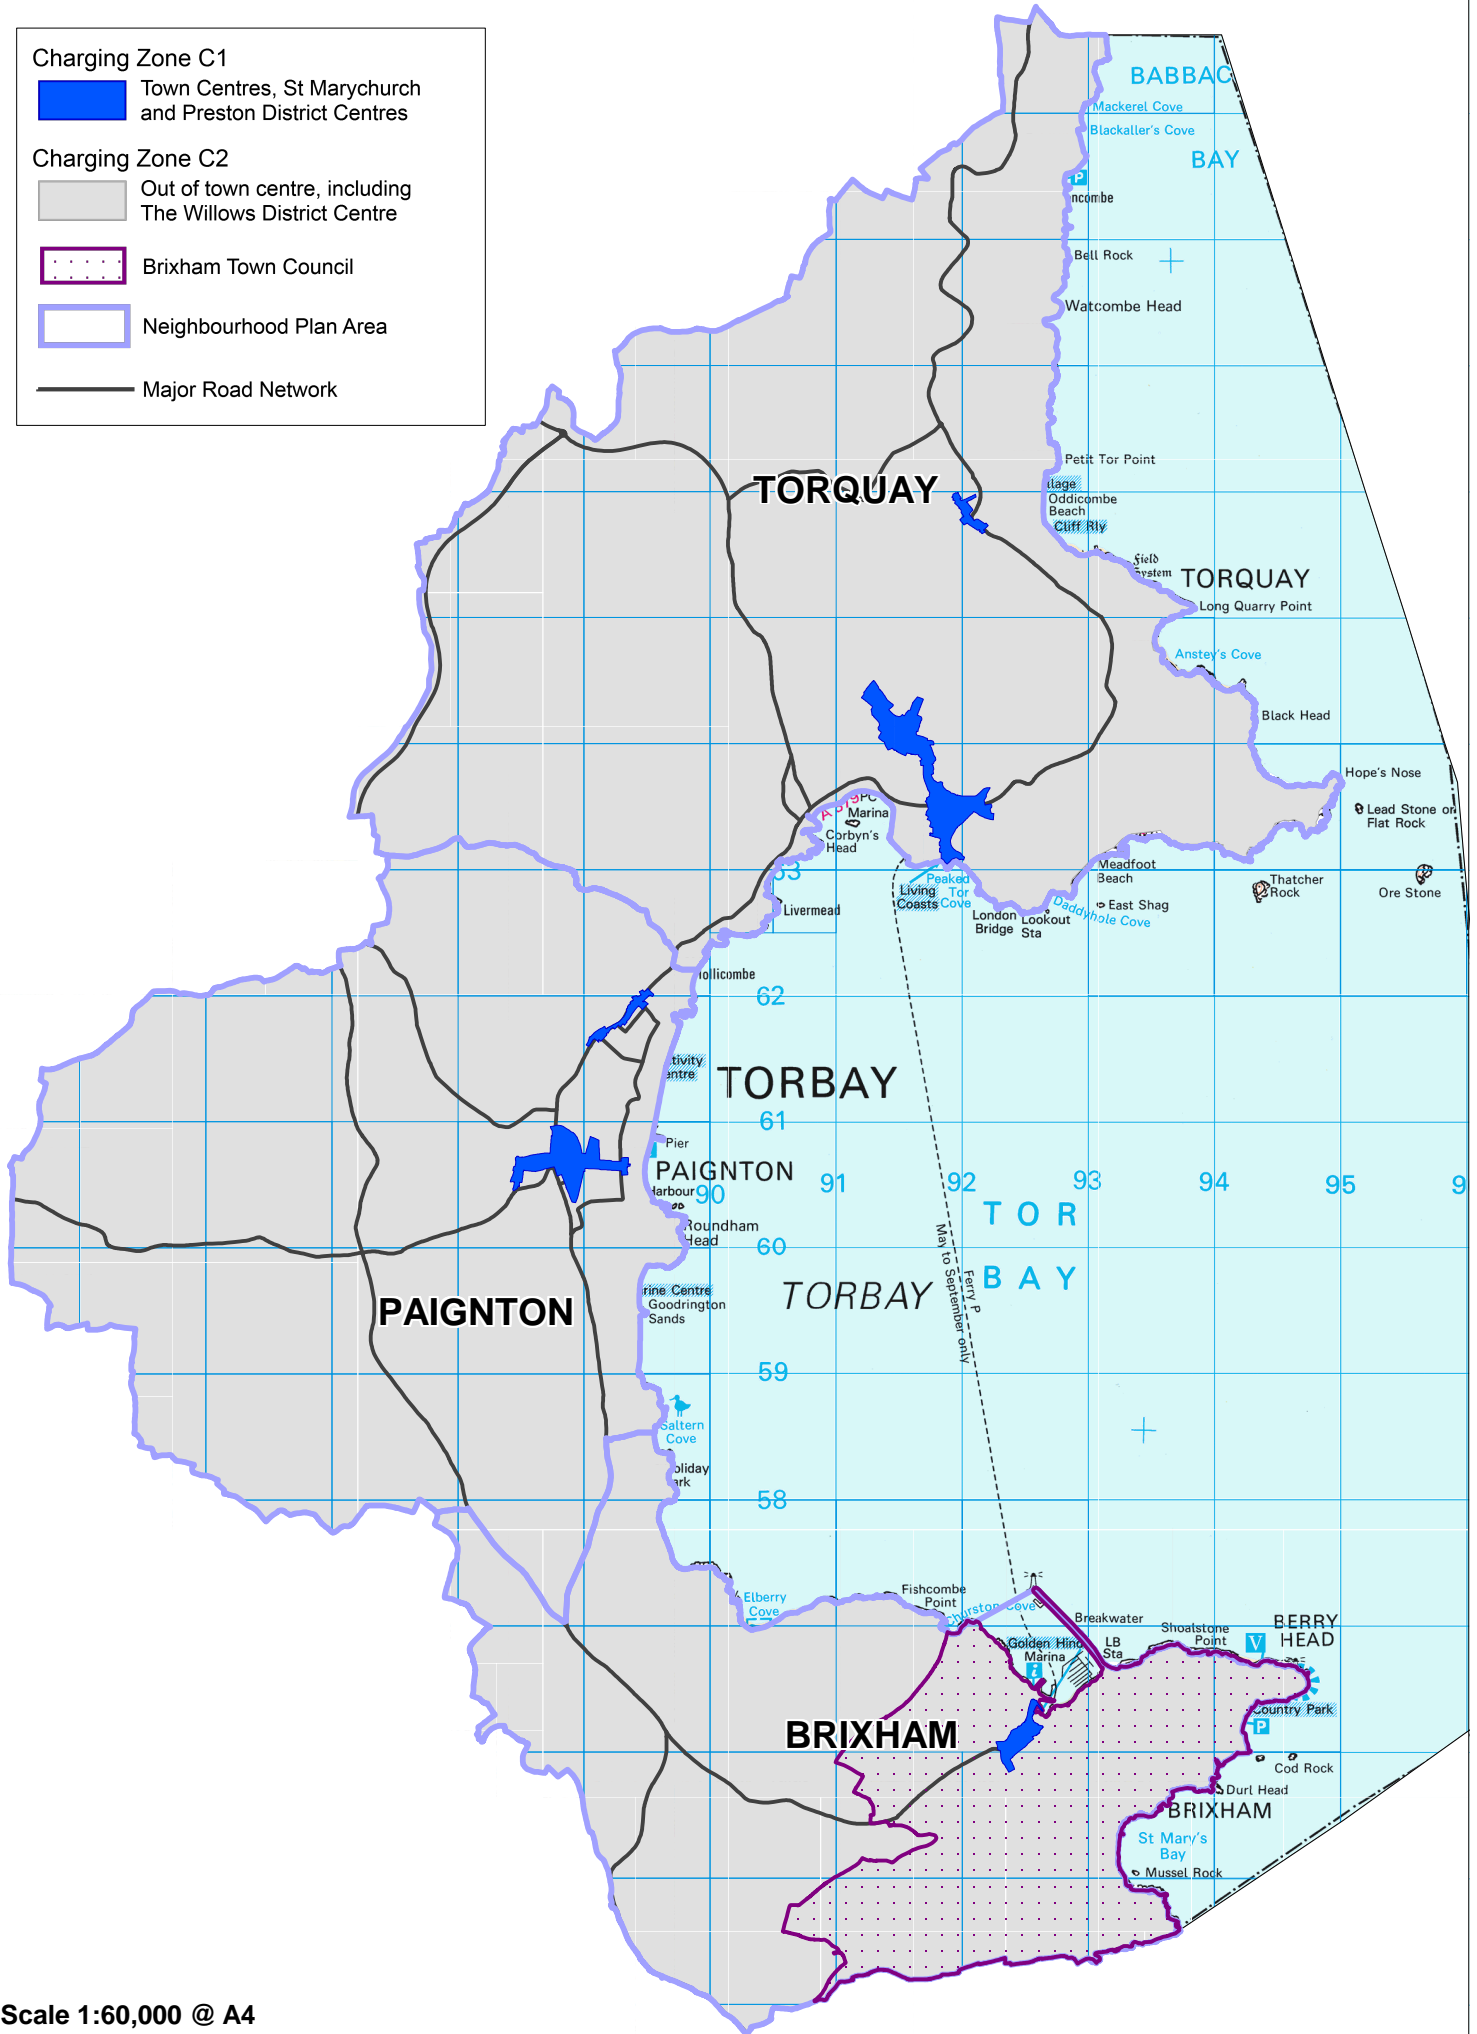

Torbay CIL Commercial Charging Zones

Charging Zone C1

 Town Centres, St Marychurch and Preston District Centres

Charging Zone C2

 Out of town centre, including The Willows District Centre

 Brixham Town Council

 Neighbourhood Plan Area

 Major Road Network

Scale 1:60,000 @ A4

© Crown copyright and database rights 2016 Ordnance Survey 100022695.